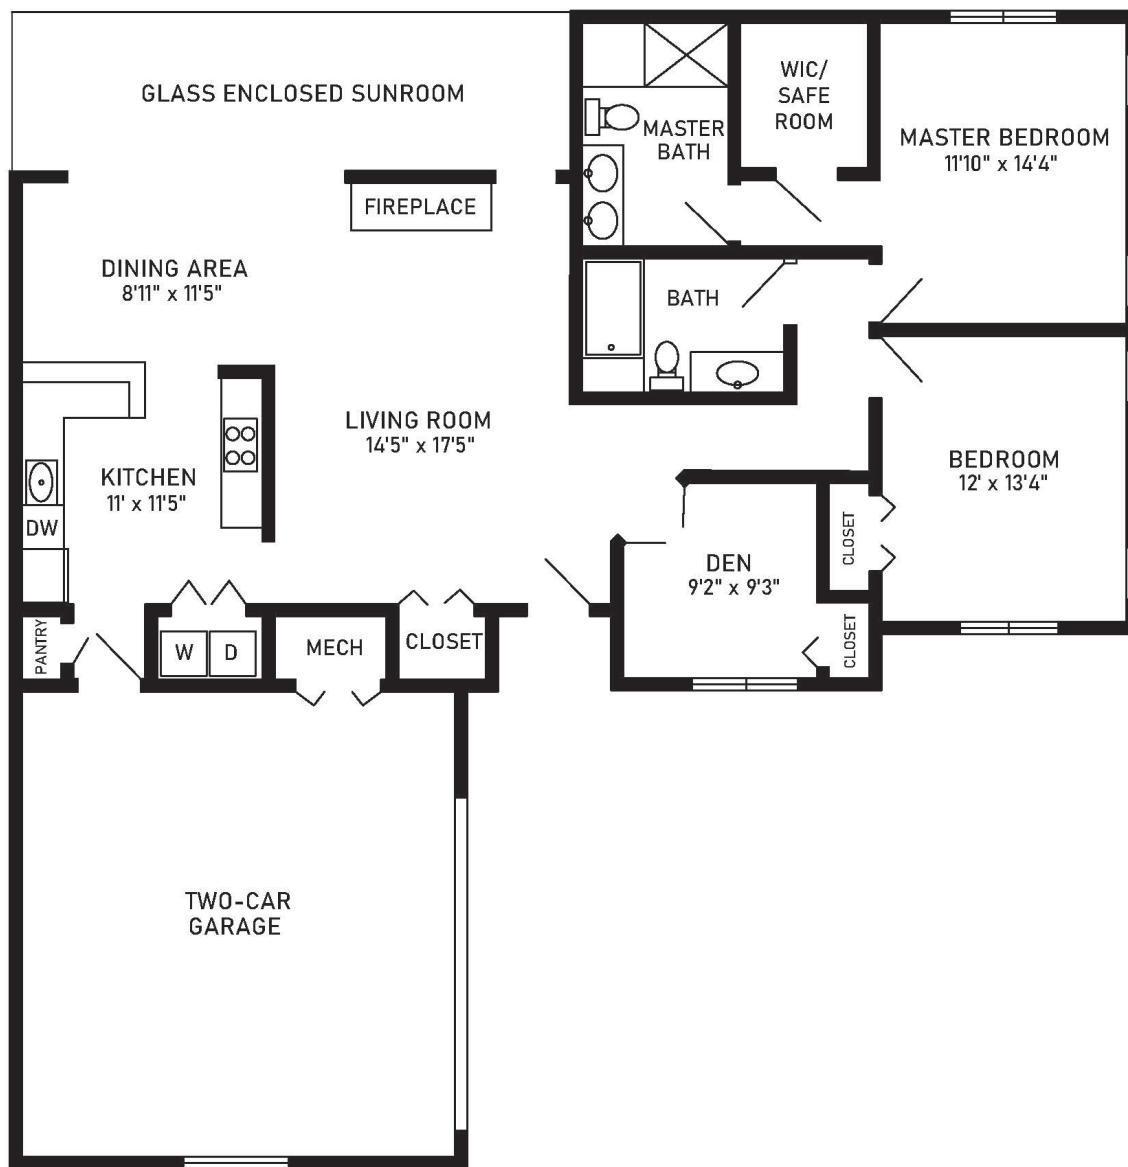

Kellie - Garden Home

Two-Bedroom + Den, Two-Bath

1,516 sq. ft.

Dimensions are approximate.

3800 W. 71st Street, Tulsa, OK 74132 (918) 388-4235 CovLivingInverness.org

Covenant Living Communities & Services is a ministry of the Evangelical Covenant Church and does not discriminate pursuant to the federal Fair Housing Act. All faiths and beliefs are welcome.