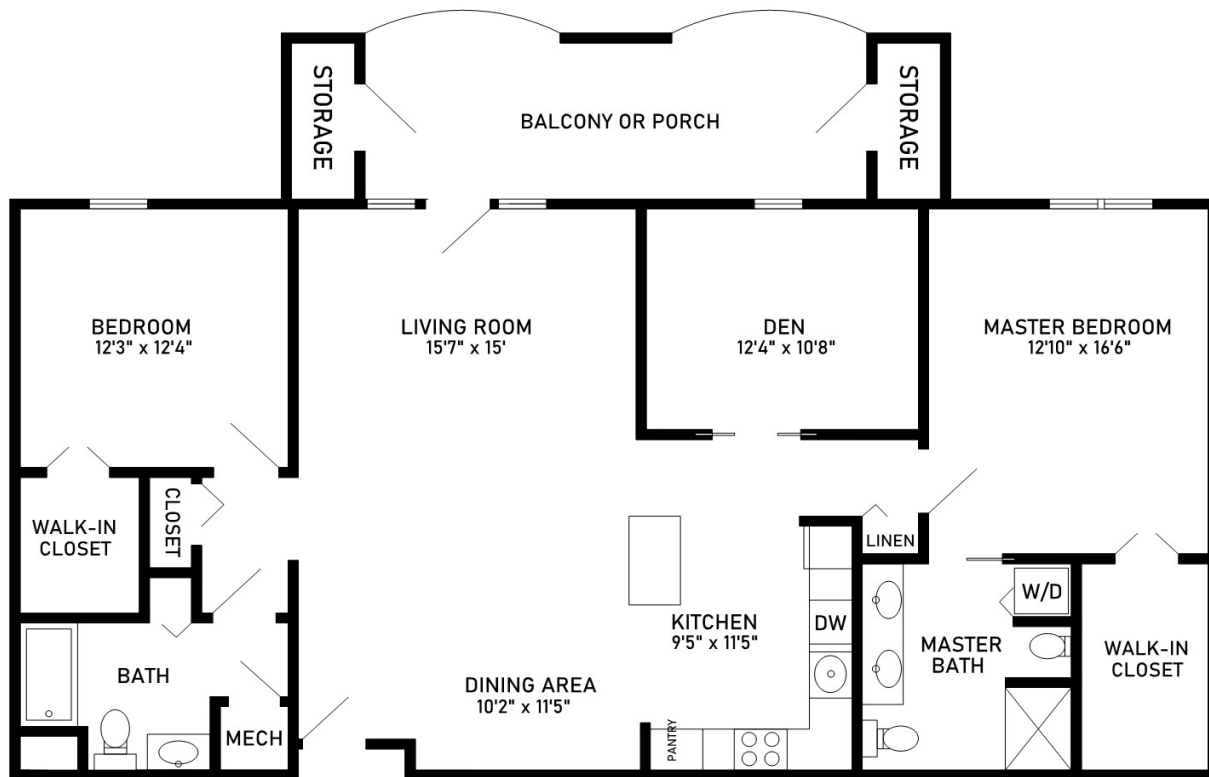

Invermark
Two-Bedroom + Den, Two-Bath

1,552 sq. ft.

Dimensions are approximate.

3800 W. 71st Street, Tulsa, OK 74132 (918) 388-4235 CovLivingInverness.org

Covenant Living Communities & Services is a ministry of the Evangelical Covenant Church and does not discriminate pursuant to the federal Fair Housing Act. All faiths and beliefs are welcome.